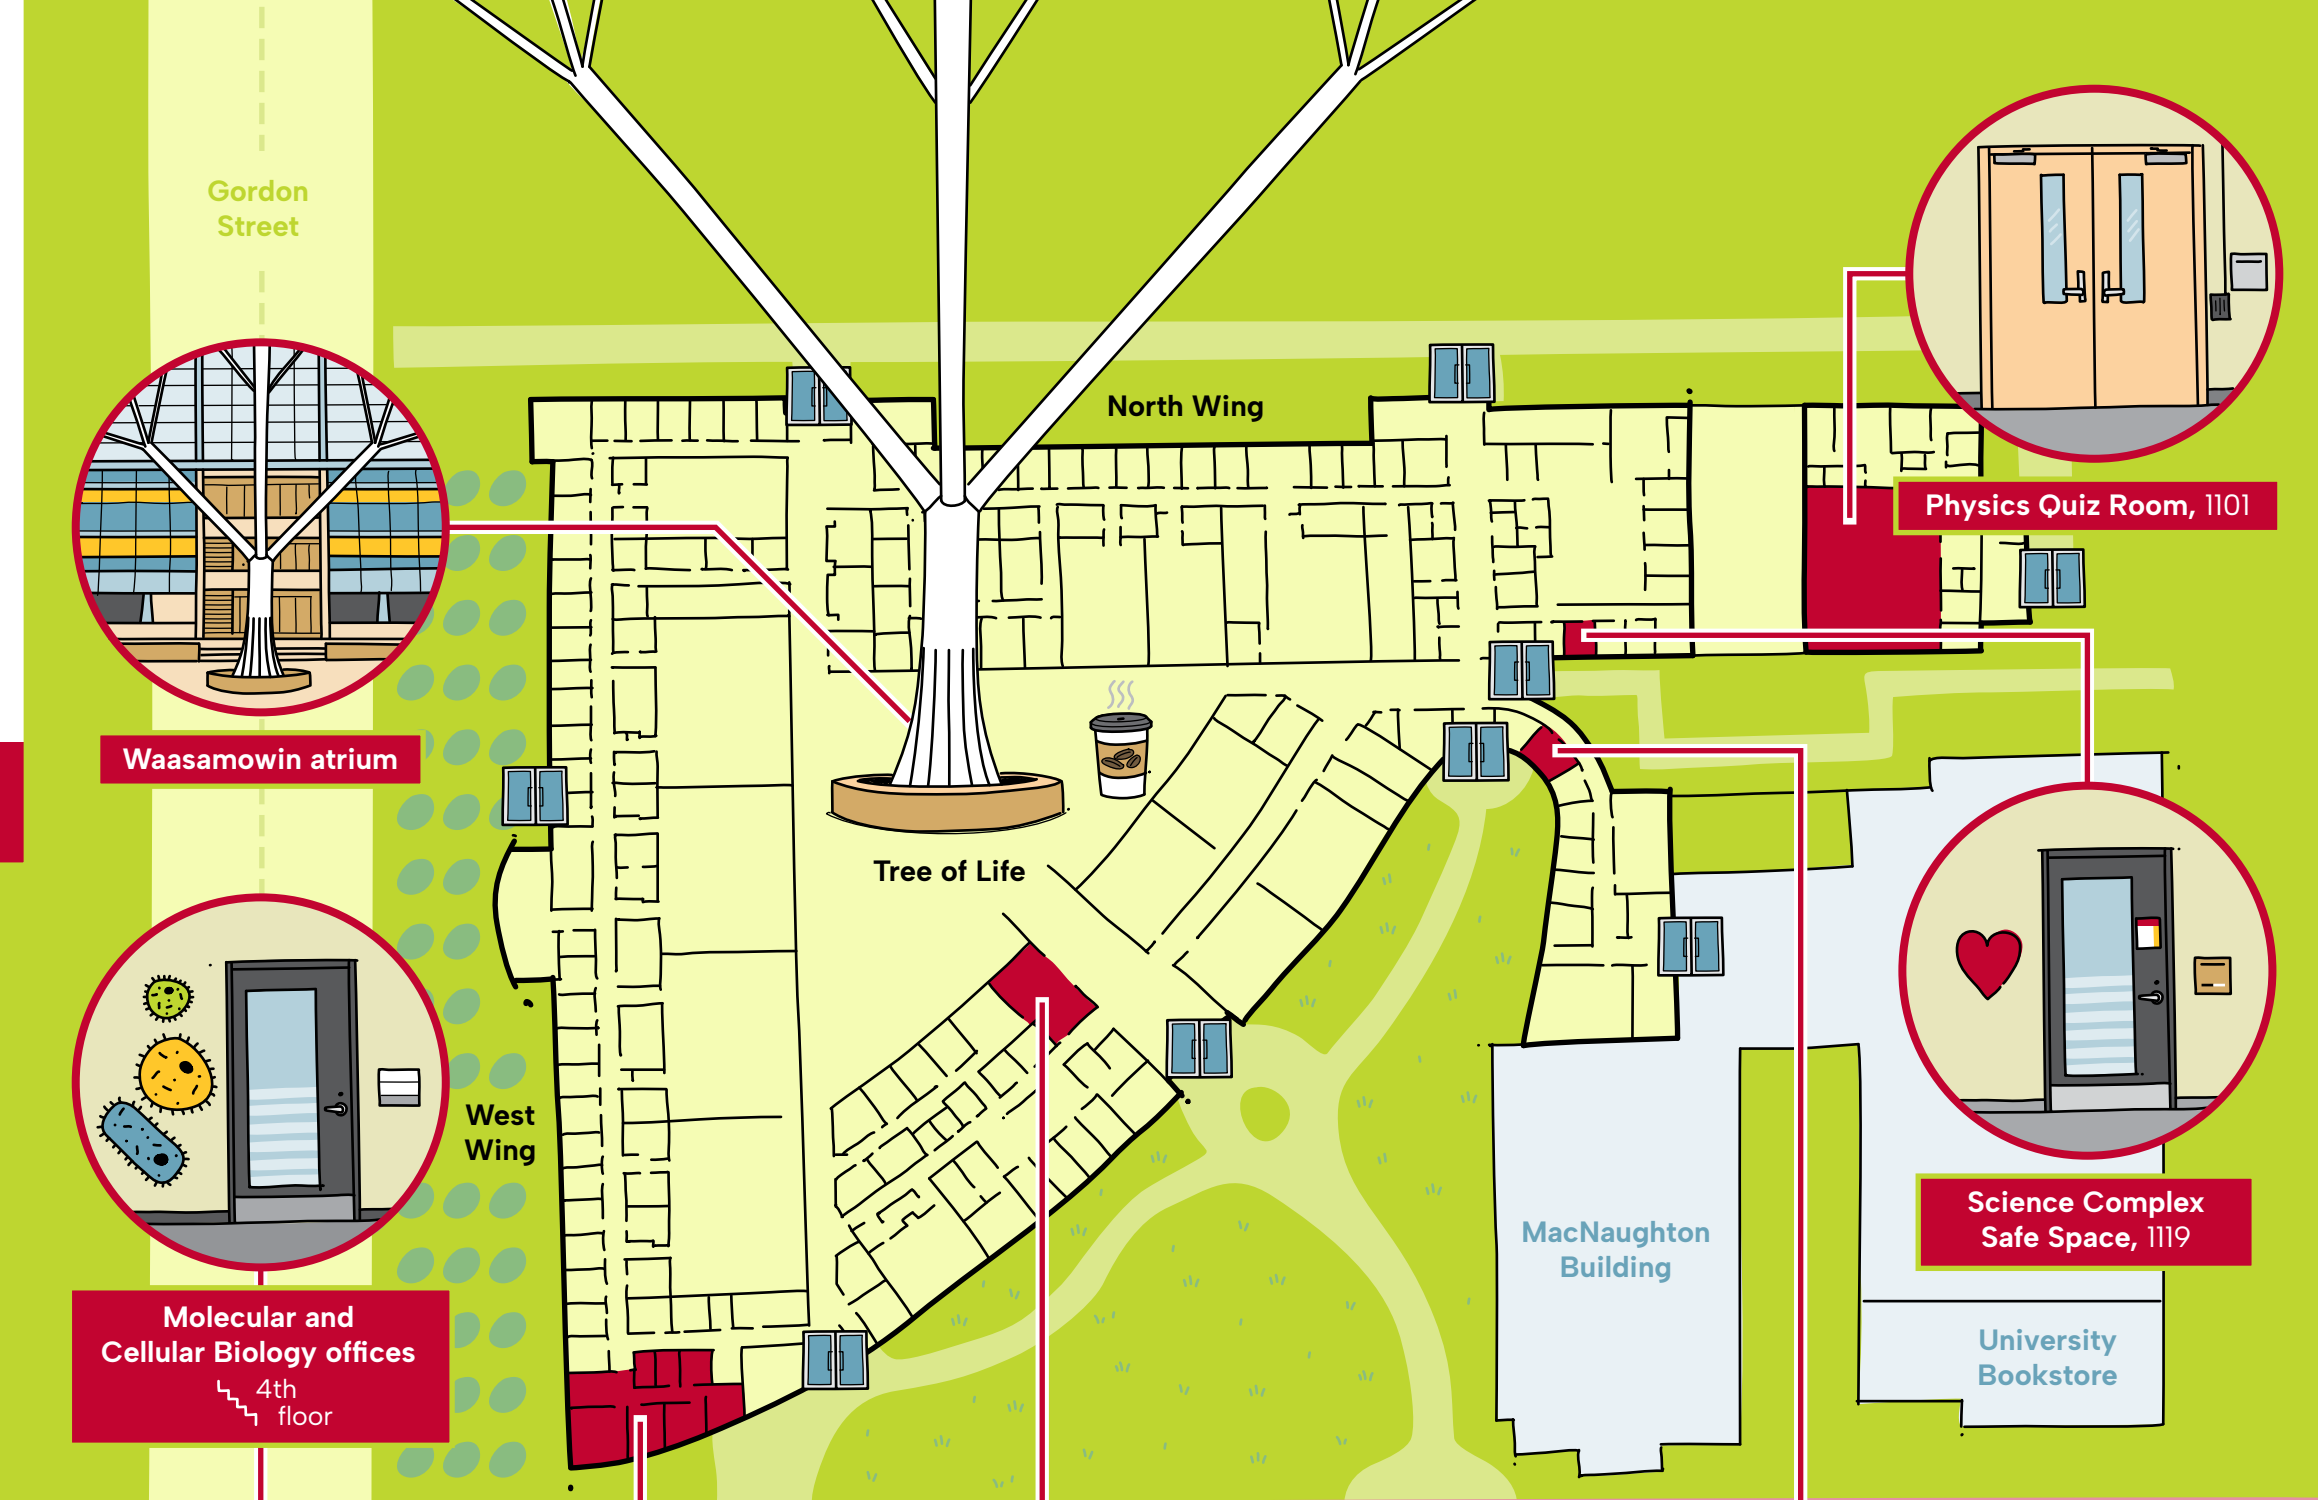

Integrative Biology
offices
2nd floor

Waasamowin atrium

BSc and BOH Academic
Counselling Centre, 1329

CBS Student Council
Office, 1502

Science Complex
Safe Space, 1119

Physics Quiz Room, 1101

College of Biological Science

University of Guelph

Website: uoguelph.ca/cbs
Instagram: @uofgcb

Guelph Downtown

North Residences

College Avenue West

College Avenue East

Smith Lane

OVC

OVC Lifetime Learning Centre

OVC Pathobiology/Animal Health Lab Building

Food Science Building Addition (Annex)

Food Science

Animal Science and Nutrition (ANNU)

The Cowpath

Grange Lane

Centre for Biodiversity Genomics

Wineyard Walk

Albert A. Thornbrough Building

Alumni Walk

Blackwood Hall

Reek Walk

Experiential Learning Hub

Rozanski Hall

Reynolds Walk